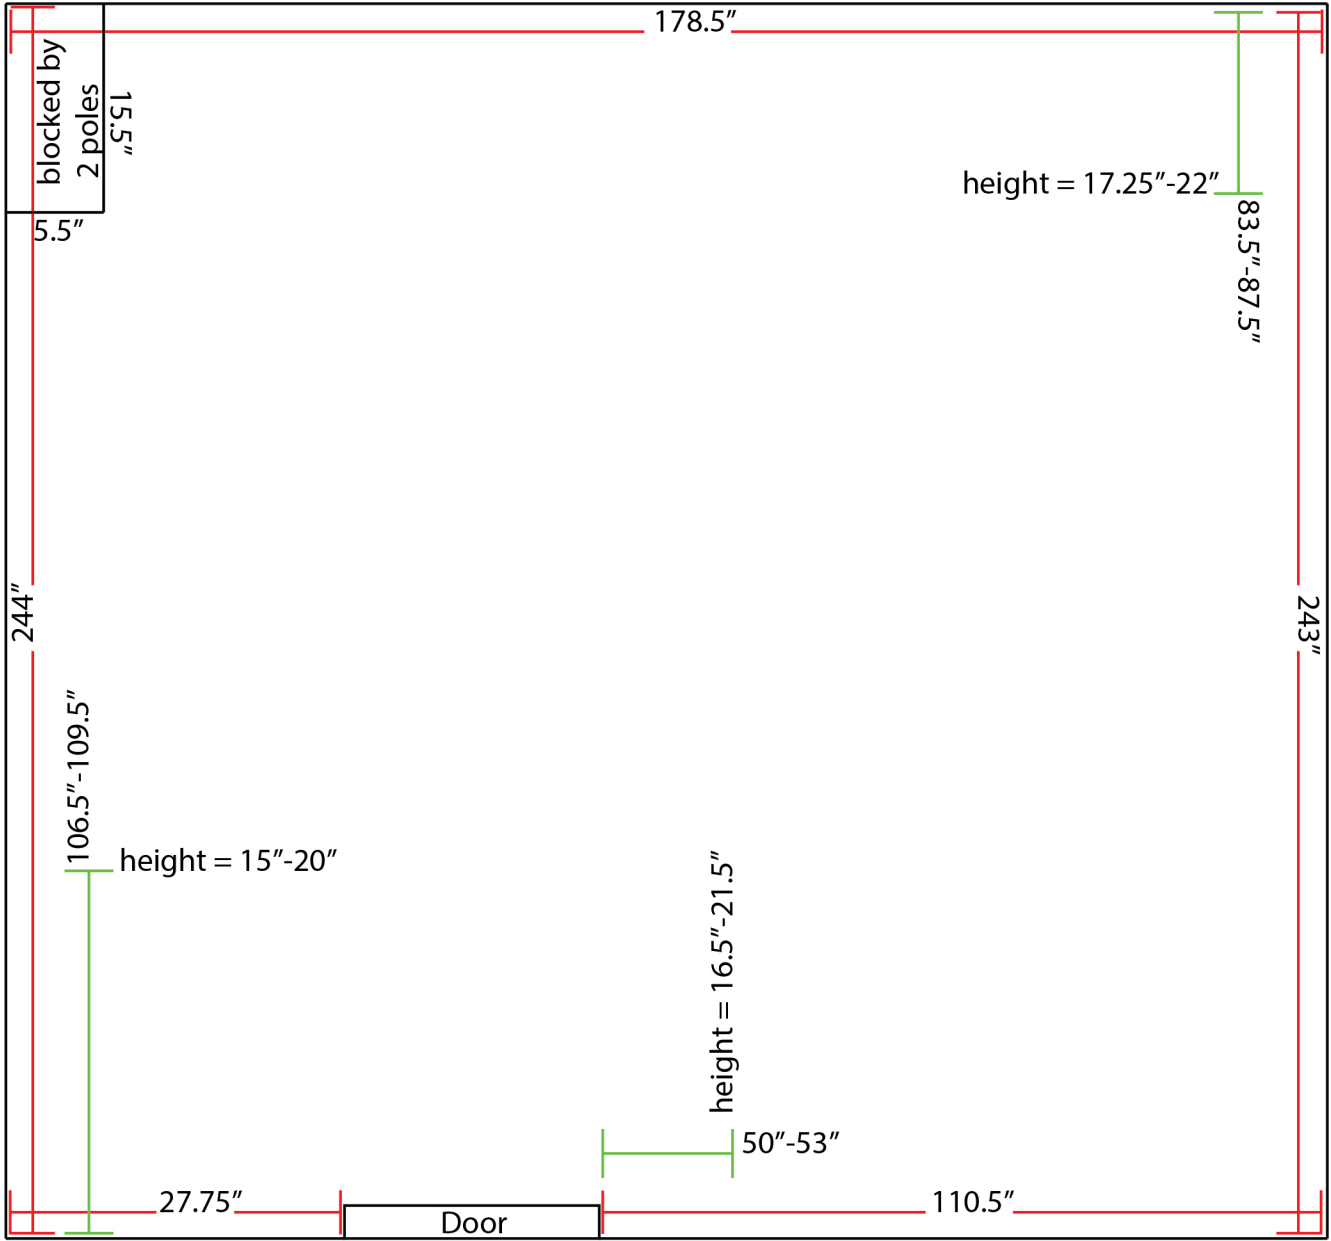

2nd Floor Gallery Space

Floor-Ceiling = 122.5"

 = distance to electrical outlet

221 Gallery

2nd Floor Lobby Area

Elevators

221 Gallery Space

Floor-Ceiling = 142"

 = distance to electrical outlet

1st Floor Gallery Space