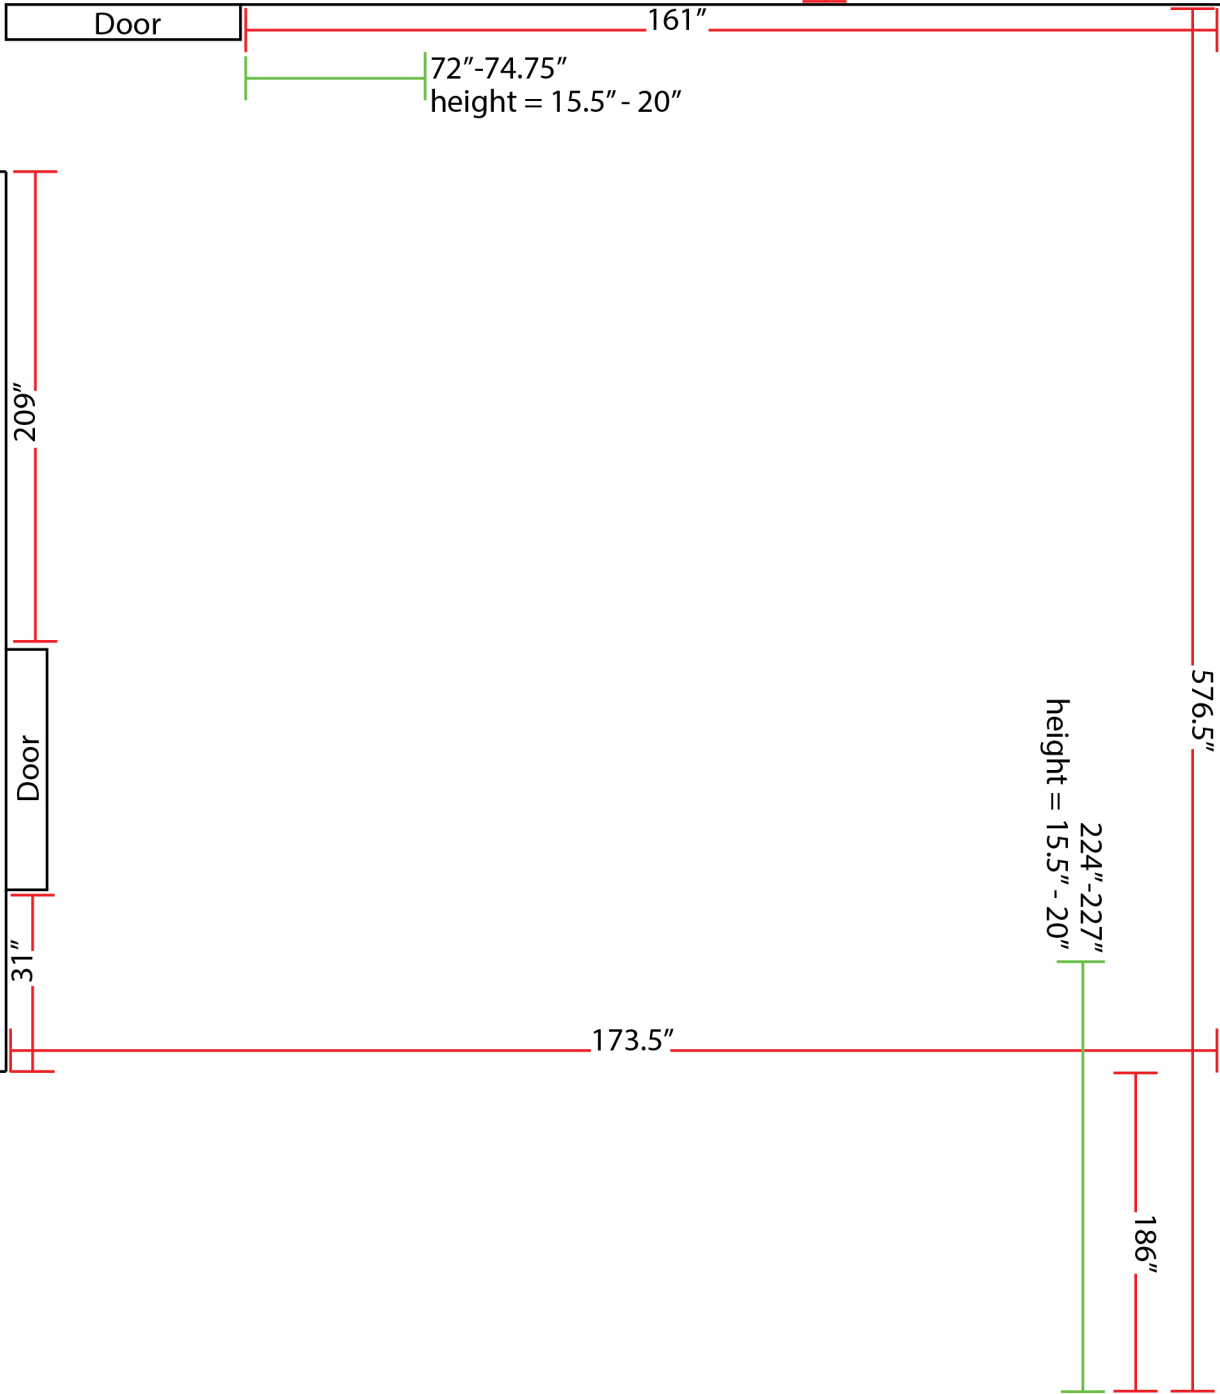

2nd Floor Gallery Space

Floor-Ceiling = 122.5"

 = distance to electrical outlet

221 Gallery

2nd Floor Lobby Area

Elevators

221 Gallery Space

Floor-Ceiling = 142"

 = distance to electrical outlet

1st Floor Gallery Space